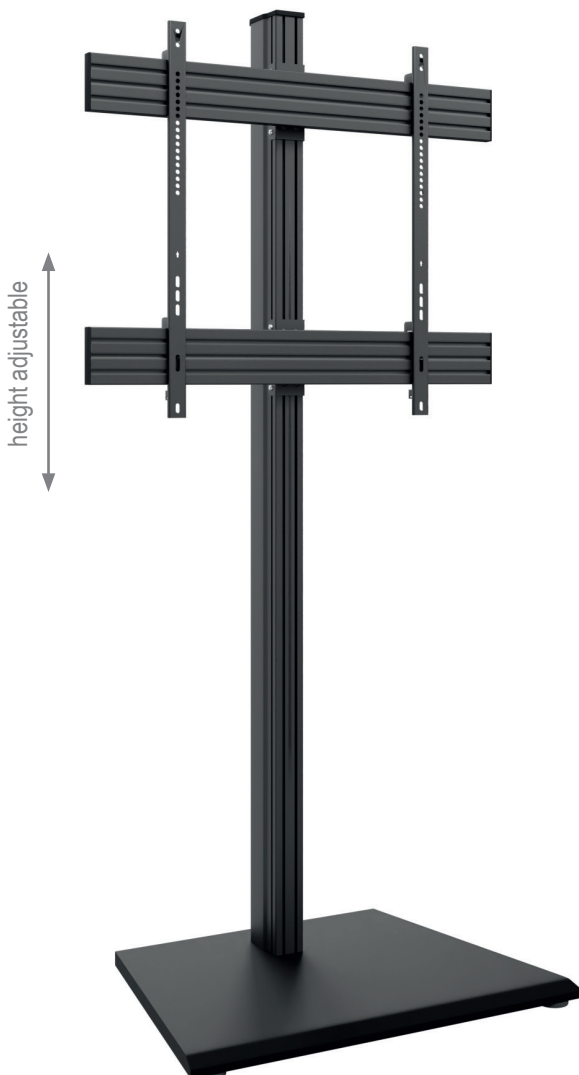

## CPS Freestanding Single 75 - 98“ comPROnents® complete solution

Item no.: 3346

The CPS Freestanding Single 75 - 98“ is a free standing floor stand. A screen with a screen size between 75 - 98“ | 191 - 249 cm is suitable.

The universal VESA standard is covered from min. 200 x 200 mm up to 900 x 800 mm max..

The tilt proof base plate ensures a firm stand and the fine adjustable feet enable precise alignment on uneven surfaces.

The TV mount is height adjustable along the Alu Pillar (Tool needed) thus offering flexible mounting options to suit the respective room situation.

The Alu Pillar and Rails can be shortened if necessary.

## CPS Freestanding Single 75 - 98"

comPROnents® complete solution

Item no.: 3346

- 75 - 98" | 191 - 249 cm
- Landscape
- VESA, min. 200 x 200 - max. 900 x 800 mm
- Tilt proof base plate
- TV mount along the pillar height adjustable (Tool needed)
- Cable management along the pillar and rail
- Solvent free, impact and scratch resistant powder coating
- Colour: black
- 100 kg load, max.
- combinable & expandable with comPROnents® series