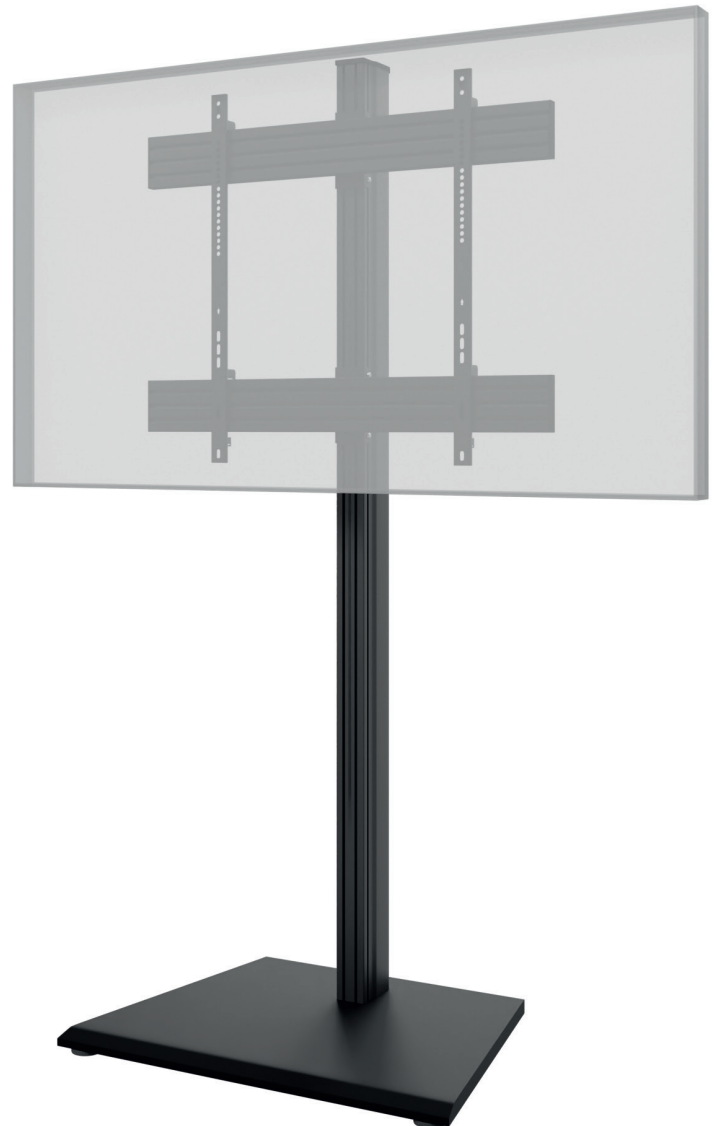

## CPS Freestanding Single 75 - 98“ comPROnents® complete solution

Item no.: 3346

The CPS Freestanding Single 75 - 98“ is a free standing floor stand. A screen with a screen size between 75 - 98“ | 191 - 249 cm is suitable.

The universal VESA standard is covered from min. 200 x 200 mm up to 900 x 800 mm max..

The tilt proof base plate ensures a firm stand and the fine adjustable feet enable precise alignment on uneven surfaces.

The TV mount is height adjustable along the Alu Pillar (Tool needed) thus offering flexible mounting options to suit the respective room situation.

The Alu Pillar and Rails can be shortened if necessary.

## CPS Freestanding Single 75 - 98"

comPROnents® complete solution

Item no.: 3346

- 75 - 98" | 191 - 249 cm
- Landscape
- VESA, min. 200 x 200 - max. 900 x 800 mm
- Tilt proof base plate
- TV mount along the pillar height adjustable (Tool needed)
- Cable management along the pillar and rail
- Solvent free, impact and scratch resistant powder coating
- Colour: black
- 100 kg load, max.
- combinable & expandable with comPROnents® series