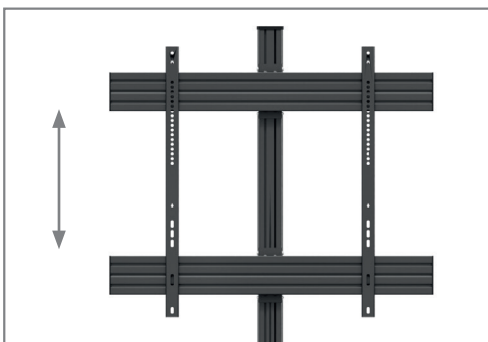

The TV mount is height adjustable along the Alu Pillar (Tool needed) thus offering flexible mounting options to suit the respective room situation.

The Alu Pillar and Rails can be shortened if necessary.

Cables are routed along the rear of the Rails and Pillar by cable covers and thus remain out of sight.

The surfaces of the components are protected by a solvent free, impact and scratch resistant powder coating in black.

## CPS Freestanding Single 75 - 98"

comPROnents® complete solution

Item no.: 3346

- 75 - 98" | 191 - 249 cm
- Landscape
- VESA, min. 200 x 200 - max. 900 x 800 mm
- Tilt proof base plate
- TV mount along the pillar height adjustable (Tool needed)
- Cable management along the pillar and rail
- Solvent free, impact and scratch resistant powder coating
- Colour: black
- 100 kg load, max.
- combinable & expandable with comPROnents® series

Tilt proof base plate

Concealed cable routing

TV mount height adjustable (Tool needed)